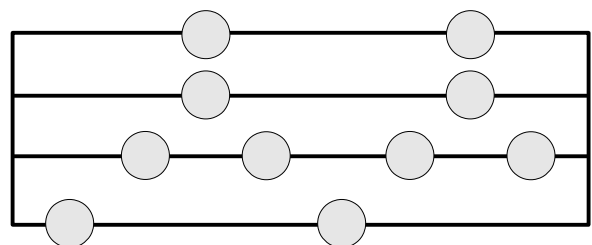

G **D7** **em** **C**
 When I'm feeling down and I don't know where to go

G **D7** **em** **C**
 When I'm being crushed in my personal black hole

am **D7** **G maj7** **C**
 When the stars just won't align for me, in this space and time

am **D7** **G Gsus4 G**
 I ride my KLR, and I am fine.

With my visor down and accelerator on
 I'm an X-Wing jock, just in two dimensions
 Bugs and moths in my headlight are just my jump to Warp 9
 I'm on my KLR, and I am fine.

Chorus:

D **D7** **B7** **em**
 I'm the pilot of my fate, in this ship of mine

am **D7** **C** **G**
 I ride my KLR, and I am fine.

[instrumental verse]

[repeat chorus]

The picking pattern.